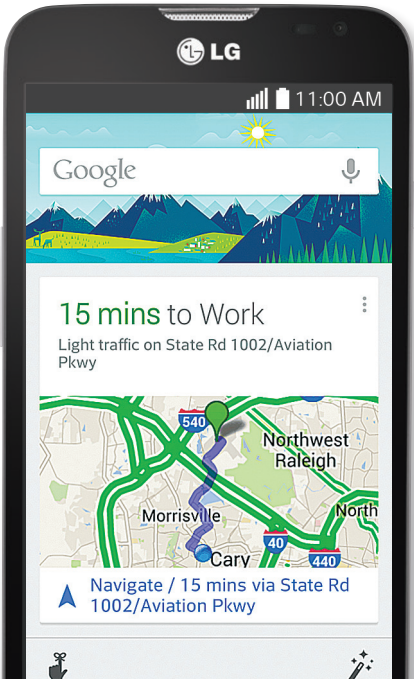

Qualcomm
snapdragon

BATTERY
Lithium Ion / 2,100 mAh

Android™ 4.4 KitKat

This platform is as seamless as it is sweet, making every on-device interaction simple and smooth.

QSlide Function

Multitask by layering up to two windows over the main screen.

QuickMemo™

Let creativity unfold. Add a caption to pictures or draw in directions on a map.

Guest Mode*

Key in a preset unlock pattern and lend your phone to others, on your own terms.

*Some owner/personal content and information may still be accessible to a user in Guest Mode.